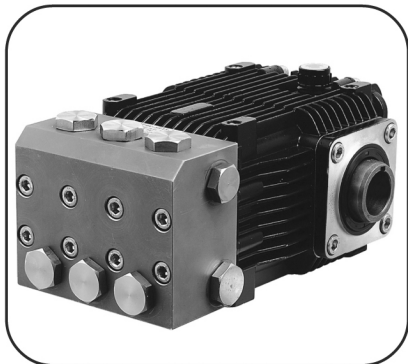

Stainless Steel Pumps

RK-SS 1450 RPM N VERSION 24MM SOLID SHAFT

MODEL	MAX. GPM	MAX. PSI	POWER EBHP	BORE DIA. MM	STROKE MM	WEIGHT LBS.	PRICE
RK-SS11.11N	2.9	1600	3.0	18	10.8	22	
RK-SS13.17N	3.43	2500	5.5	18	12.8	22	
RK-SS15.15N	3.96	2200	5.5	18	14.6	22	

RKA-SS 1750 RPM N VERSION 24MM SOLID SHAFT

RKA-SS2.3G15N*	2.3	1500	2.5	18	7.0	22	
RKA-SS3G15N*	3	1500	3.0	18	9.8	22	
RKA-SS3.6G12N*	3.6	1500	3.0	18	11.2	22	
RKA-SS4.2G15N	4.2	1500	4.3	18	12.0	22	